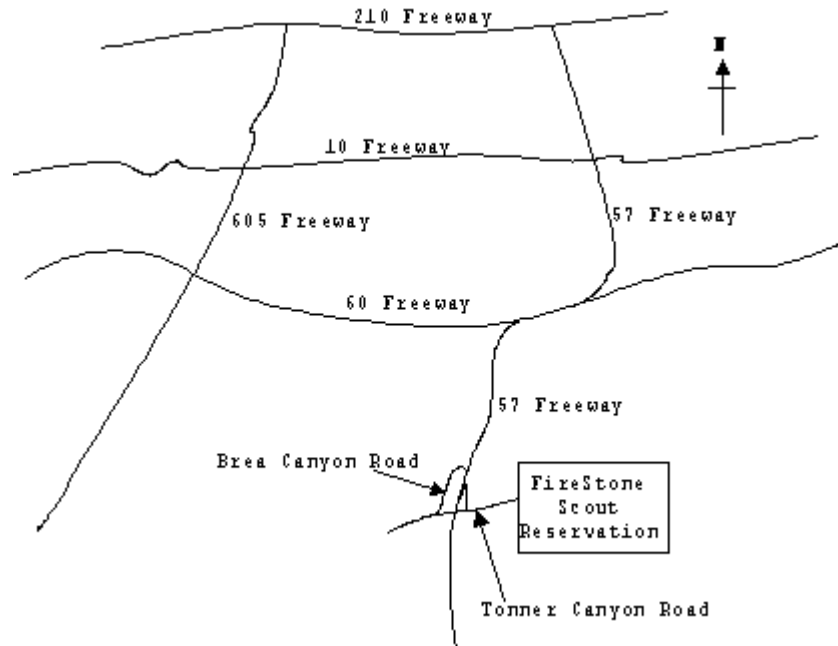

## Directions:

### From 210, 10, or 60 Freeway

- Take 57 Freeway south.
- Exit at Brea Canyon Road.
- Turn right onto Brea Canyon Road.
- Go south past onramp to 57 Freeway.
- Turn left at next intersection (Tonner Canyon Road).
- Go under 57 Freeway.
- Continue straight for approximately 2 blocks distance.
- Enter the LEFT gate (ignore NO TRESPASSING signs and open gate if necessary).
- Continue on main road for approximately 2 miles.
- Go past entrance booth in middle of road for approximately another mile.
- Stop at General Store / Administration on left-hand side of the road.
- Check troop location noted on the board located on the side of the General Store.