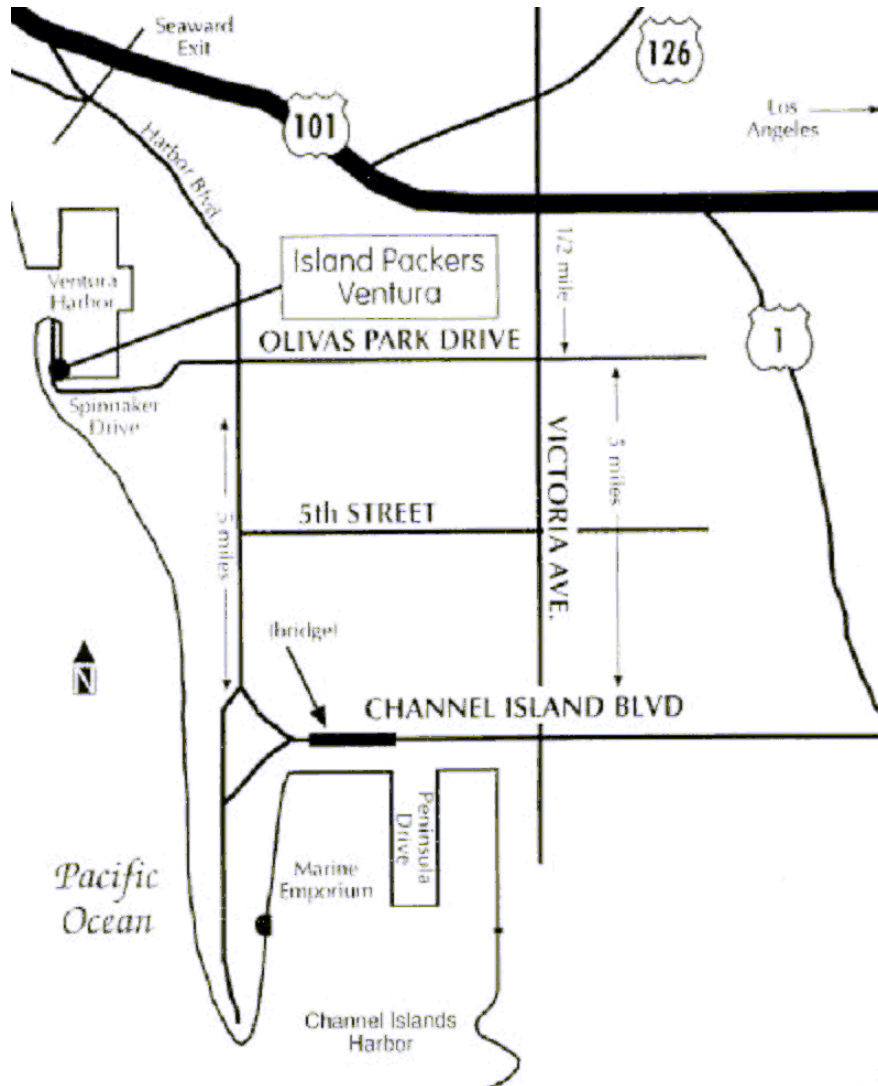

# Ventura Departures: Island Packers

Call (805) 642-1393 after 5:30 a.m. on trip day to verify “go” status

## Island Packers Ventura • 1691 Spinnaker Drive • Ventura, CA

### Northbound 101:

- Exit at Victoria, go left under freeway for ½ mile to Olivias Park Drive
- Turn right, for another ½ mile. Olivias Park Drive becomes Spinnaker Drive.
- In ½ mile look for sign on road that says “Island Tours.”

### Southbound 101:

- Exit at Seaward Avenue.
- Turn left at the light onto Harbor Blvd. Proceed 1 ¾ miles to Spinnaker Drive.
- Turn right. In ½ mile look for sign on road that reads “Island Tours.”