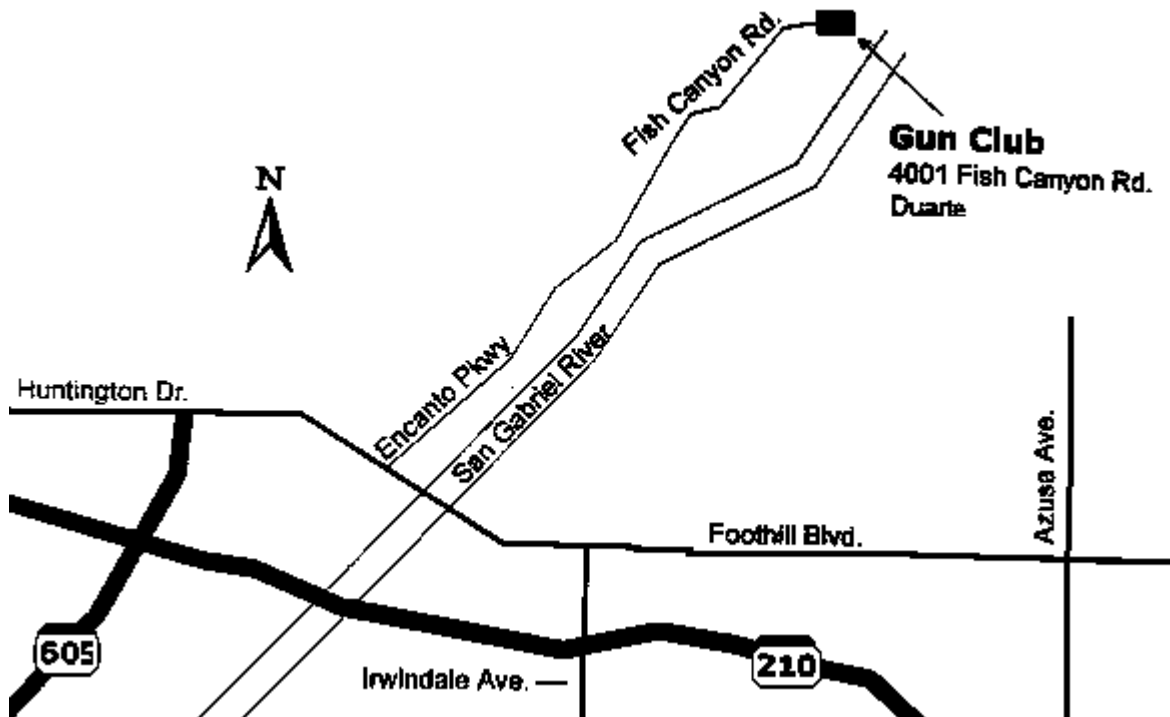

# San Gabriel Valley Gun Club

4001 Fish Canyon Road • Duarte, CA 91010 • (626) 358-9906

## Directions from South Pasadena

18 miles • 30 minutes

- Take Interstate 210 Freeway east toward San Bernardino.
- Exit Mt. Olive Drive (underneath the Interstate 605 Freeway).
- Mt. Olive Drive curves around and becomes the end of the northbound Interstate 605 Freeway.
- Turn right at the first signal onto Huntington Drive.
- Continue east on Huntington Drive for approximately 1/2 mile.
- Turn left onto Encanto Parkway (the first intersection past Las Lomas Road).
- Continue on Encanto Parkway for approximately 1/2 mile (ignore street sign at intersection of Fish Canyon Road and Encanto Parkway).
- Continue on Encanto Parkway past the “Area Closed” sign for approximately another 1-1/2 miles.
- Keep to the right at fork in the road and continue on down the hill past the curve into the parking lot. WATCH THE SPEED BUMPS !
- Go to the building on the WEST end of the parking lot.